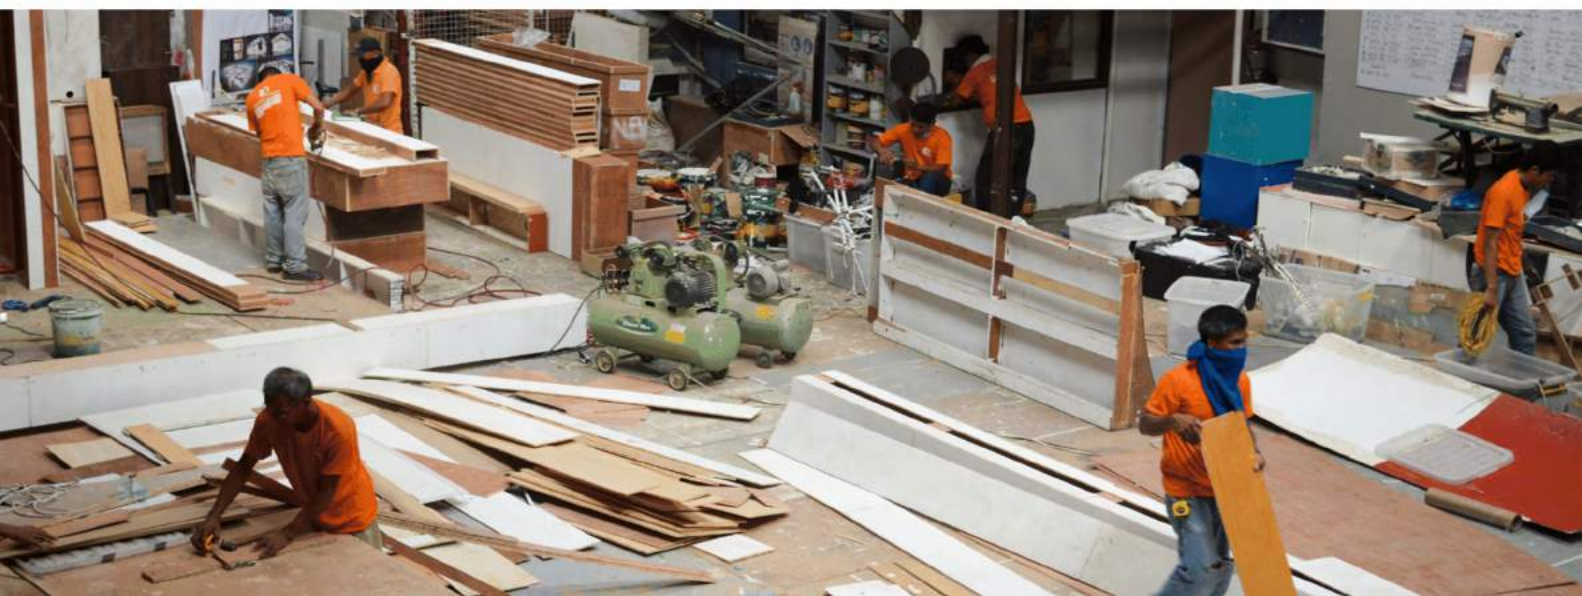

Indeed, we have set high standards and built a good reputation in the trade show industry. This has allowed us to establish a strong presence in the market and provided us the chance to work with broad range of industries for many local and international companies. Our local clients include Oceana Gold, Solaric, Blue Coffee, Hi-Top, ALS Marine, ElSkin, A-Plus, Huma, Inspire, among others. While Gree, Fujian Yanan China Show 2015, Yanmar and Wire Card are among our lists of international clientele

(我们确实在商展业树立了高标杆，也赢得了良好的口碑。这使得我们拥有了强大的市场影响力，也让我们有机会与国内国际各行各业的公司开展合作。我们的国内客户包括 Oceana Gold、Solaric、Blue Coffee、Hi-Top、ALS Marine、ElSkin、A-Plus、Huma、Inspire，等等。同时格力、2015 年福建亚南中国展、洋马和 Wire Card 也是我们的部分国际客户。)

To ensure that every specification demanded by our clients is in good quality and on time delivery, we are equipped with state-of-the-art high-functional tools and machineries in our approx. 42,000 square foot factory located at National Road, San Pedro, Laguna.

(为确保客户提出的每一份规格说明都能实现高品质的准时交付，我们专门在我们的工厂配备了最先进的高性能工具和机械。我们的工厂位于菲律宾拉古纳省 San Pedro 国道，占地约 42,000 平方英尺。)